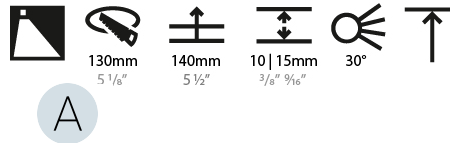

OPTICAL

Reflector: 20 / 25 / 40
Adjustability: Fixed

RATINGS AND CERTIFICATIONS

Certified By: Certified for North American Standards
IP rating: IP20

Ø 125mm 4 15/16"

Ø 139mm 5 1/2"

BIONIQ ROUND WALLWASH RECESSED